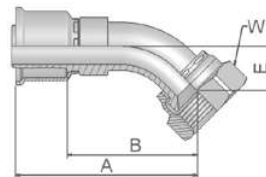

08 Female SAE 45° – Swivel Straight

SAE J516

Part Number	Hose I.D.			Thread UNF	Tube mm	A mm	B mm	W Inch
	Inch	Size	mm					
10826-6-6	5/16	-6	8.0	5/8x18	3/8	47	25	3/4
10826-6-6BA	5/16	-6	8.0	5/8x18	3/8	47	25	3/4
10826-12-12	5/8	-12	16.0	1 1/16x14	3/4	56	32	1 1/4

37/3V Female JIC 37° SAE 45° – Dual Flare Swivel Female 45° Elbow

ISO 12151-5-SWE 45° – DKJ 45°

Part Number	Hose I.D.			Thread UNF	Tube mm	A mm	B mm	E mm	W mm Inch
	Inch	Size	mm						
13726-4-4	3/16	-4	5.0	7/16x20	-	51	29	10	9/16
13726-6-6	5/16	-6	8.0	9/16x18	3/8	69	47	11	11/16
13726-8-8	13/32	-8	10.0	3/4x16	-	72	50	15	7/8
13V26-10-10	1/2	-10	12.5	7/8x14	5/8	69	44	17	1
13726-12-12	5/8	-12	16.0	1 1/16x12	3/4	87	63	21	1 1/4
13726-16-16	7/8	-16	22.0	1 5/16x12	1	85	58	23	1 1/2

Approved **fitting series** for hose types:

BA: Nipple: Brass, Nut and Shell: Steel

26 201 206 213 221FR 244 285 293