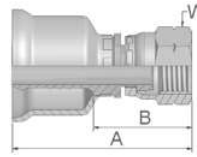

08 Female SAE 45° – Swivel Straight

SAE J516

Part Number	Hose I.D.			Thread UNF	Tube mm	A mm	B mm	W Inch
	Inch	Size	mm					
10826-6-6	5/16	-6	8.0	5/8x18	3/8	47	25	3/4
10826-6-6BA	5/16	-6	8.0	5/8x18	3/8	47	25	3/4
10826-12-12	5/8	-12	16.0	1 1/16x14	3/4	56	32	1 1/4

37/3V Female JIC 37° SAE 45° – Dual Flare Swivel Female 45° Elbow

ISO 12151-5-SWE 45° – DKJ 45°

Part Number	Hose I.D.			Thread UNF	Tube mm	A mm	B mm	E mm	W mm Inch
	Inch	Size	mm						
13726-4-4	3/16	-4	5.0	7/16x20	-	51	29	10	9/16
13726-6-6	5/16	-6	8.0	9/16x18	3/8	69	47	11	11/16
13726-8-8	13/32	-8	10.0	3/4x16	-	72	50	15	7/8
13V26-10-10	1/2	-10	12.5	7/8x14	5/8	69	44	17	1
13726-12-12	5/8	-12	16.0	1 1/16x12	3/4	87	63	21	1 1/4
13726-16-16	7/8	-16	22.0	1 5/16x12	1	85	58	23	1 1/2

Approved **fitting series** for hose types:

BA: Nipple: Brass, Nut and Shell: Steel

26 201 206 213 221FR 244 285 293